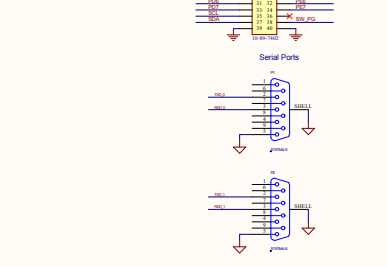

JTAG Interface

Revision History table with columns: Rev, Description, Date, Author, Appr. Includes a table with 5 columns and 1 row of data.