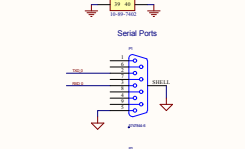

QuickUSB Target Interface