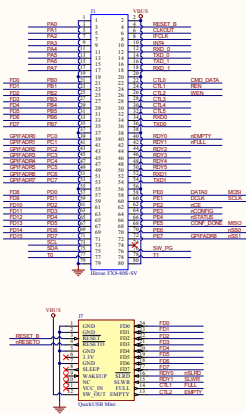

QuickUSB Target Interface