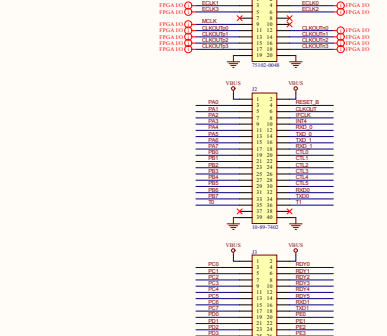

JTAG Interface

Revision History table with columns: Rev, Description, Date, Author, Appr. Includes a table with 5 columns and 1 row of data.