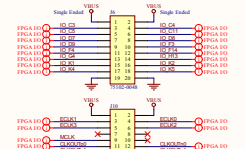

QuickUSB Target Interface