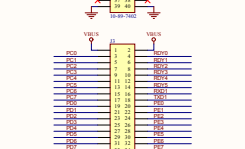

QuickUSB Target Interface