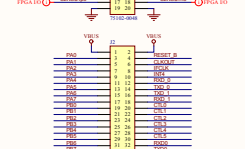

QuickUSB Target Interface