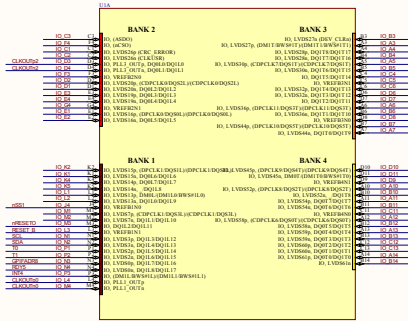

QuickUSB Target Interface