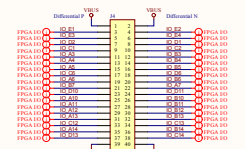

QuickUSB Target Interface