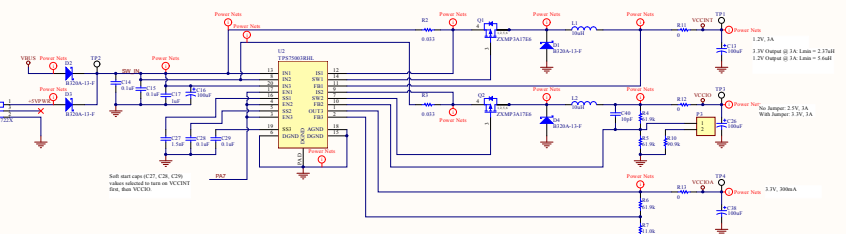

JTAG Interface

Revision History table with columns: Rev, Description, Date, Author, Appr. Includes a table with 5 columns and 1 row of data.