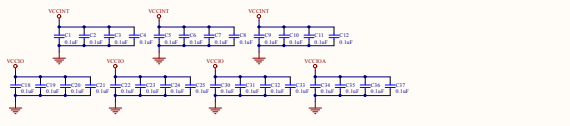

JTAG Interface

Revision History table with columns: Rev, Description, Date, Author, Appr. Includes a table with 5 columns and 1 row of data.