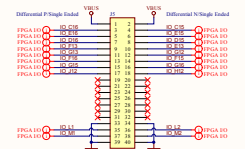

QuickUSB Target Interface