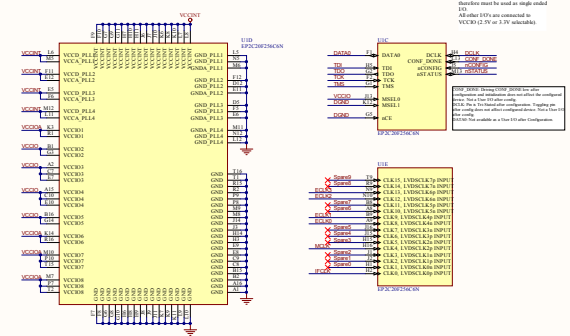

JTAG Interface

Revision History table with columns: Rev, Description, Date, Author, Appr. Includes a table with 5 columns and 1 row of data.