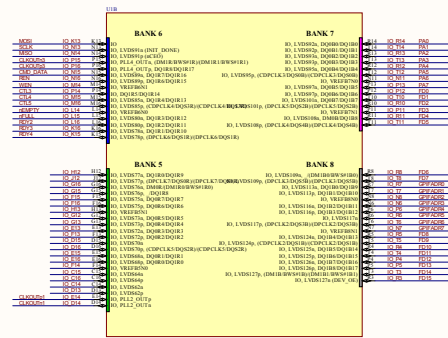

QuickUSB Target Interface