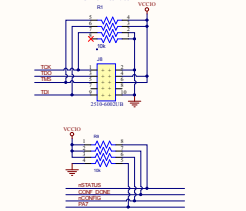

JTAG Interface

Revision History table with columns: Rev, Description, Date, Author, Appr. Includes a table with 5 columns and 1 row of data.