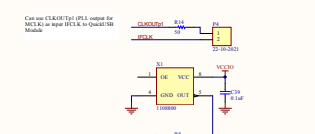

JTAG Interface

Revision History table with columns: Rev, Description, Date, Author, Appr. Includes a table with 5 columns and 1 row of data.